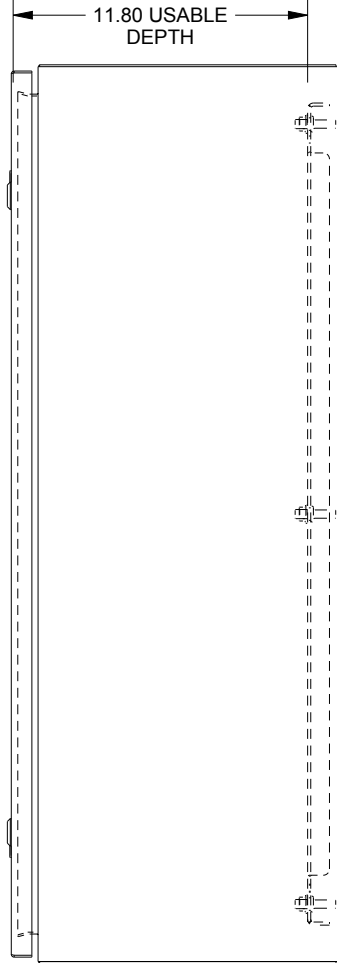

# SAGINAW CONTROL & ENGINEERING

SCE-36EL2412LP = SCE-09 GRAY  
 SCE-36EL2412LPLG = RAL 7035

TOP VIEW

LEFT SIDE VIEW

FRONT VIEW

RIGHT SIDE VIEW

EXTERNAL REAR VIEW

BOTTOM VIEW