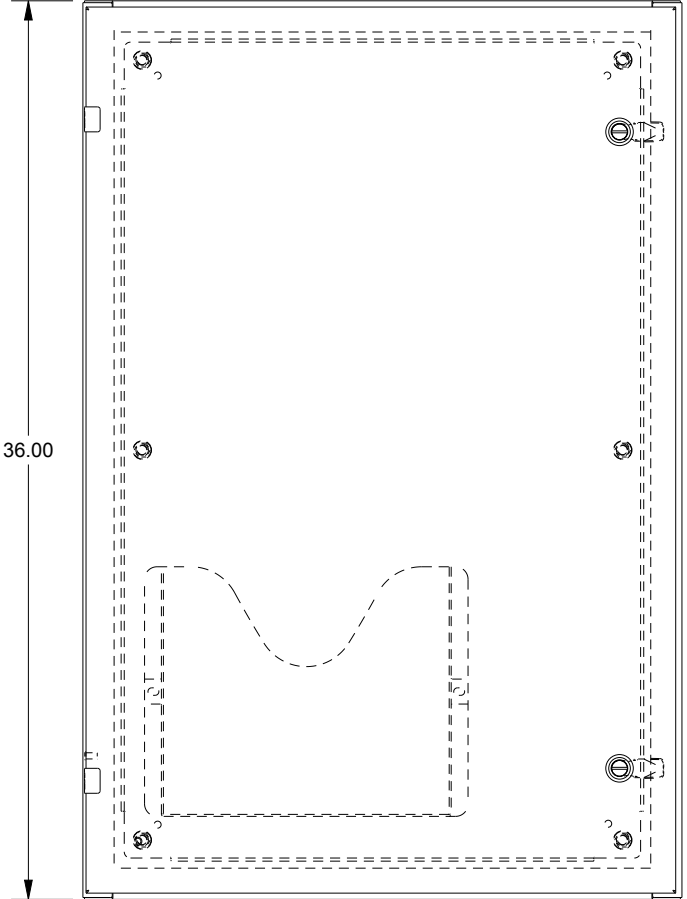

# SAGINAW CONTROL & ENGINEERING

SCE-36EL2412LP = SCE-09 GRAY  
 SCE-36EL2412LPLG = RAL 7035

TOP VIEW

LEFT SIDE VIEW

FRONT VIEW

RIGHT SIDE VIEW

EXTERNAL REAR VIEW

BOTTOM VIEW