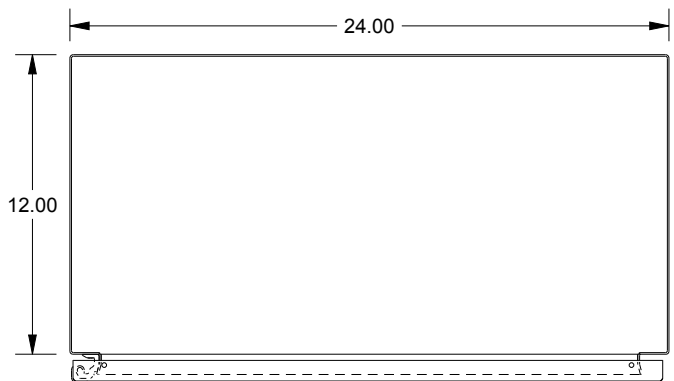

# SAGINAW CONTROL & ENGINEERING

SCE-36EL2412LP = SCE-09 GRAY  
 SCE-36EL2412LPLG = RAL 7035

TOP VIEW

LEFT SIDE VIEW

FRONT VIEW

RIGHT SIDE VIEW

EXTERNAL REAR VIEW

BOTTOM VIEW