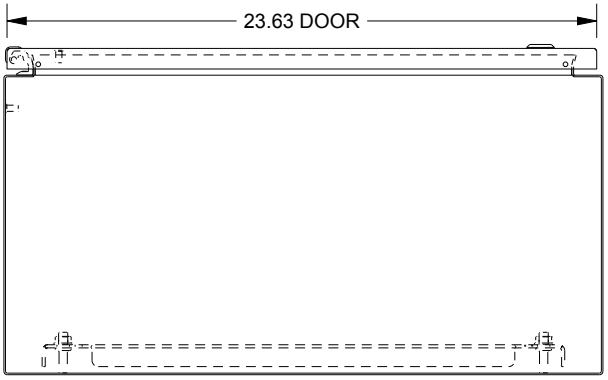

# SAGINAW CONTROL & ENGINEERING

SCE-36EL2412LP = SCE-09 GRAY  
 SCE-36EL2412LPLG = RAL 7035

TOP VIEW

LEFT SIDE VIEW

FRONT VIEW

RIGHT SIDE VIEW

EXTERNAL REAR VIEW

BOTTOM VIEW