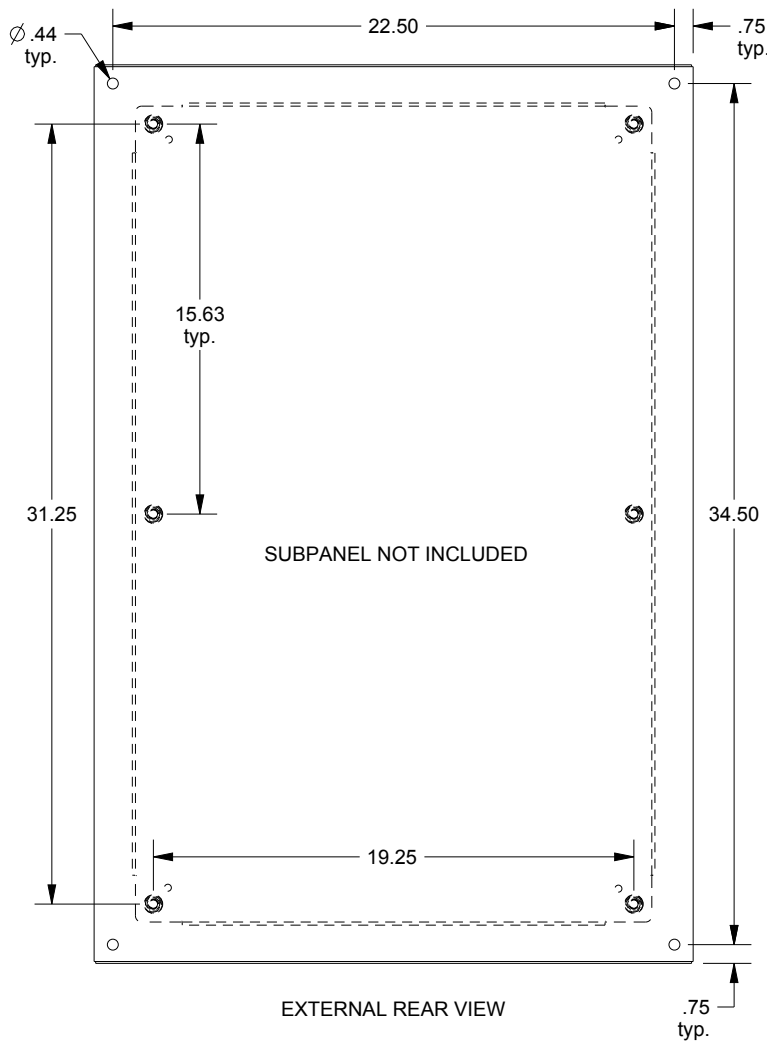

# SAGINAW CONTROL & ENGINEERING

SCE-36EL2412LP = SCE-09 GRAY  
 SCE-36EL2412LPLG = RAL 7035

TOP VIEW

LEFT SIDE VIEW

FRONT VIEW

RIGHT SIDE VIEW

EXTERNAL REAR VIEW

BOTTOM VIEW